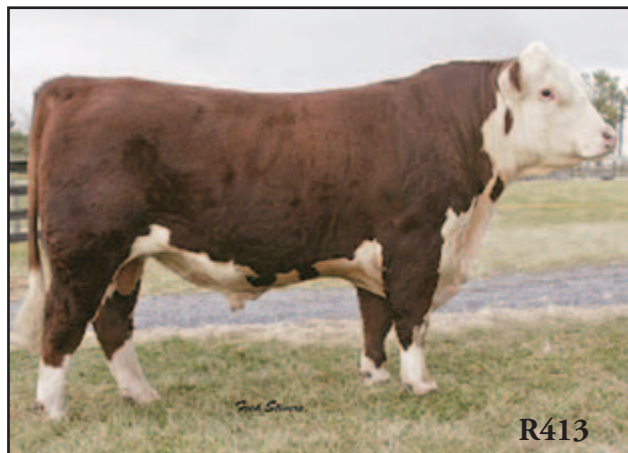

K&B LOAD UP 6168S

BD: 3/22/06

LAGRAND RELOAD 80P ET **CHB, DLF, HYF, IEF**

AA PRF WIDELOAD
TSF MS KEYNOTE 729

#P42709973

K&B MS ADVANCE 7815

HH ADVANCE 5059E *SOD, CHB*

K&B MISS SUNRAY 4557

AA BOOMER 611
PRF MS SCARLETT 919
REMITALL KEYNOTE 20X *SOD, CHB*
BTF MS FORAGE 109W 9001
L1 DOMINO 3704 1ET *CHB*
HH MISS ADVANCE 381C *DOD*
K&B SUNBURST 2003
K&B STARLET 013 1ET *DOD*

BW	WW	YW	Milk	M&G	SC	REA	Marb.	CHB
4.5	42	78	25	46	0.5	0.28	0.17	$21

6168 is a son of the Denver Champion, Reload. His dam was one of our best HH Advance 5059 daughters. He is an impressive bull phenotypically and produces calves that perform well.

CL 1 DOMINO 4150P

BD: 1/24/04

CL 1 DOMINO 048K **DLF, IEF**

HH ADVANCE 767G 1ET *SOD, CHB, DLF, IEF*

CL 1 DOMINETTE 838H

#42482346

CL 1 DOMINO 888H 1ET

CL 1 DOMINETTE 0132K

CL 1 DOMINETTE 779G

CL 1 DOMINO 500E *SOD, DLF, IEF*
HH MISS ADVANCE 251B
CL 1 DOMINO 640F
CL 1 DOMINETTE 514TE
L1 DOMINO 95461 *SOD, DLF, IEF*
CL 1 DOMINETTE 178 *DOD*
GB L1 DOMINO 250 *SOD, DLF, IEF*
CL 1 DOMINETTE 2108

BW	WW	YW	Milk	M&G	SC	REA	Marb.	CHB
1.3	38	62	25	44	0.8	-0.06	0.07	$16

4150 was a true calving ease bull we selected from Cooper Herefords. He worked excellent on heifers and left some clean made, sound uddered, functional females.

KCF BENNETT 774 R413 *CHB*

BD: 9/29/05

FELTONS DOMINO 774 **SOD, CHB, DLF, HYF, IEF**

OXH DOMINO 7002 *SOD, CHB, DLF, HYF, IEF*

FELTONS B72 *DOD*

#P42651310

KCF BENNETT 759 H142 *SOD, DLF, IEF*

KCF MISS H142 L332 **DOD**

KCF MISS 508 B137

CL 1 DOMINO 1046 *SOD*
OXH KATE 5175
FELTONS 403
FF MARCIA A85
CL 1 DOMINO 759 *SOD*
KCF MISS 031 C288
MSU PROSPECTOR 508 *SOD*
KCF MISS 469R Z177 *DOD*

BW	WW	YW	Milk	M&G	SC	REA	Marb.	CHB
1.5	53	78	25	51	1.8	0.31	0.18	$23

R413 is a polled 774 son we chose to use AI for his excellent EPD profile. His calves are low birth weight, moderate framed cattle with extra muscle.

C NEW ERA ET *DLF, HYF, IEF*